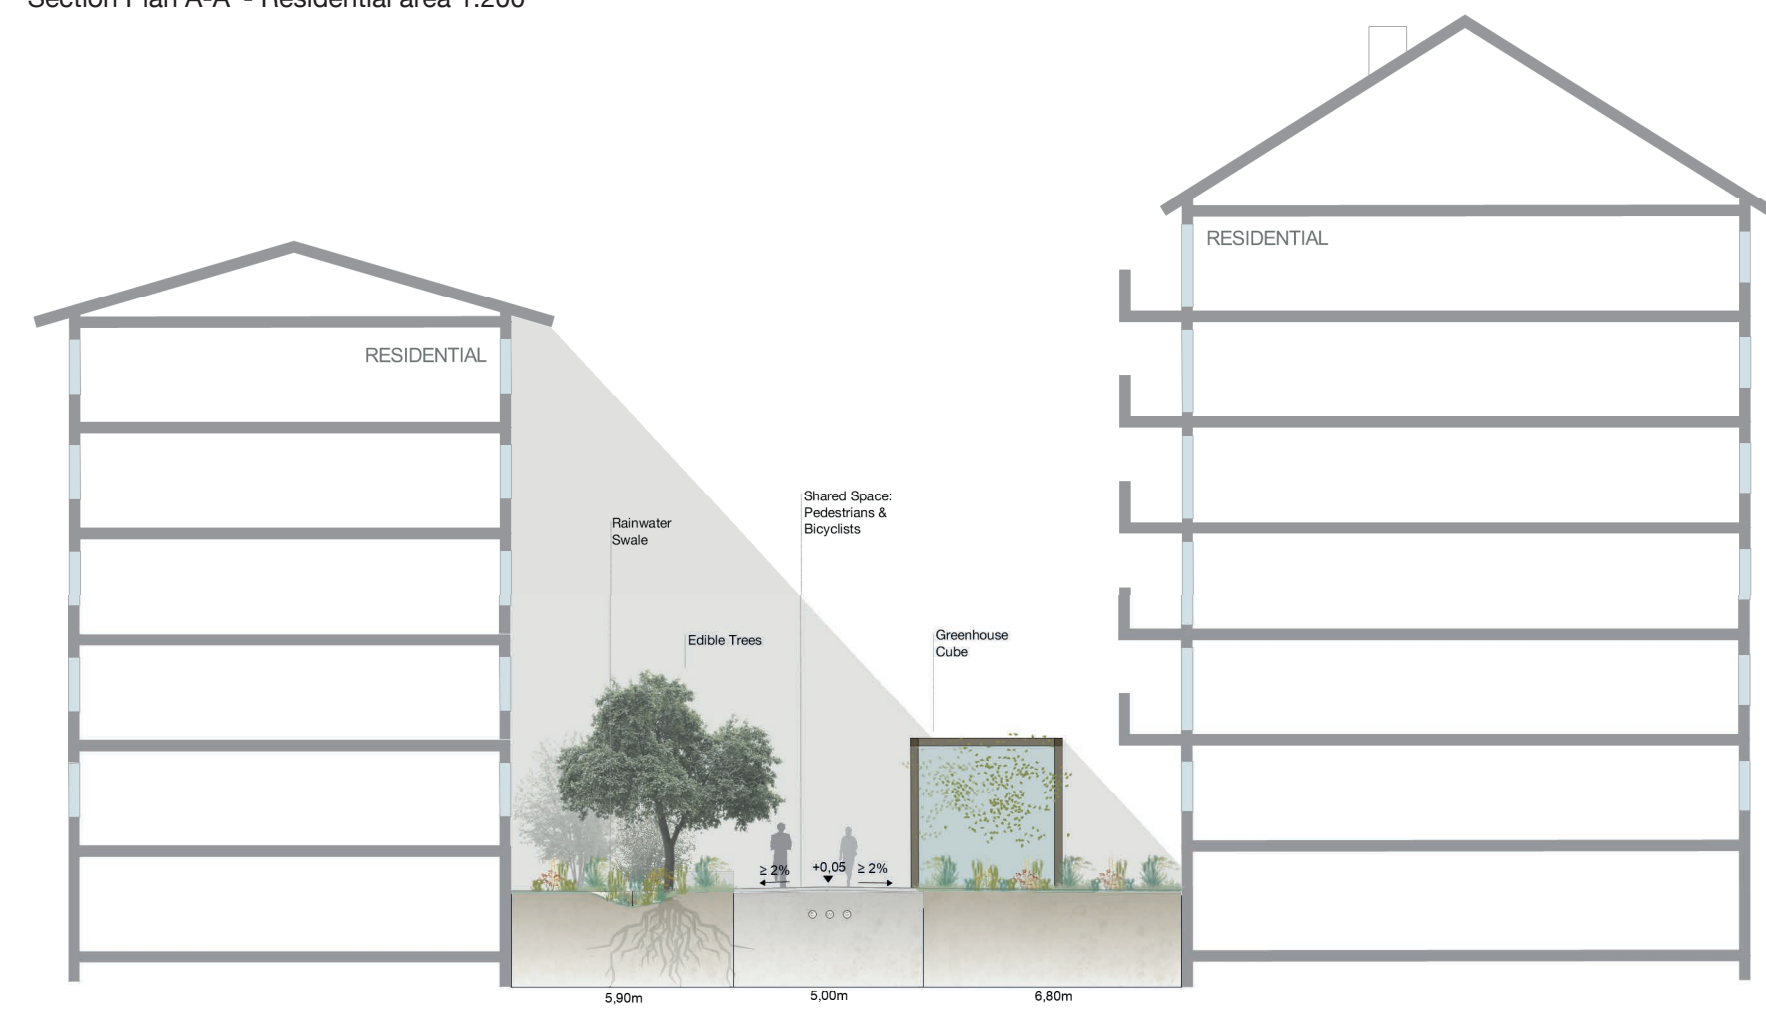

MunichLAB - Streets >> Boulevards

Showroom Kunstareal

Section Plan A-A' - Residential area 1:200

Cube - Glasshouse